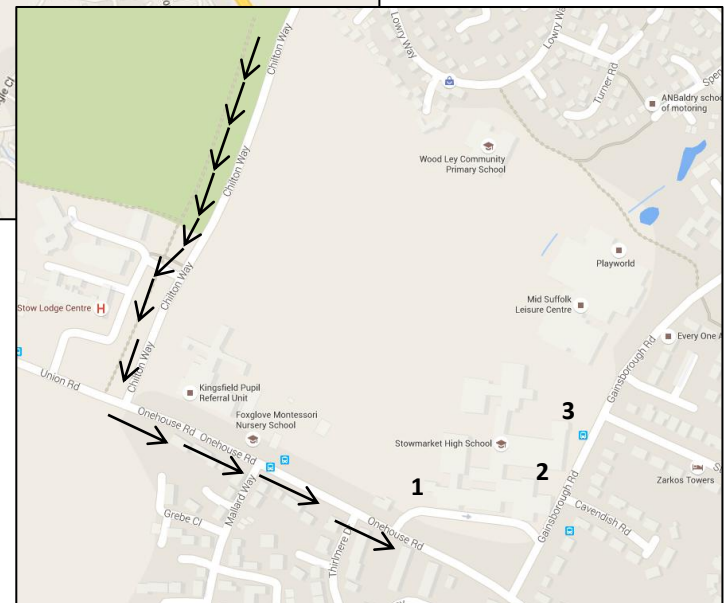

District Synod, 17th September 2016

Stowmarket High School, Onehouse Road, Stowmarket IP14 1QS

Stowmarket Area Map

- incl.
- A14- Junction 49
 - Railway Station
 - High School

PTO for driving directions and railway timetables from Norwich, Ipswich, Cambridge and Peterborough

Key:

- = Driving Route
- x = Roadworks
- 1 = Parking
- 2 = Accessible Parking for Step-Free Access
- 3 = Overflow Parking

High School Map incl. parking

District Synod, 17th September 2016
Stowmarket High School, Onehouse Road, Stowmarket IP14 1QS

Driving directions from A14 (eastbound):

Leave A14 at Junction 49 (also signposted to Haughley). Take the second exit on the roundabout- A1308- towards Stowmarket. Pass a BP Garage and Recycling Centre on the left and go under the A14. At the roundabout, take the second exit towards Chilton Way. At the traffic lights, turn left onto Chilton Way. Follow Chilton Way passing the Rugby Club on your right, until you reach a T-Junction with Onehouse Road. Turn left onto Onehouse Road. Pass Mallard Way and Thirlmere Drive on your right. The High School is immediately on your left after Thirlmere Drive. If you require accessible parking for step-free access or the overflow car park, continue to Gainsborough Road and turn left. Accessible and overflow parking will be on your left.

Driving directions from A14 (westbound):

Leave A14 at Junction 49 (also signposted to Haughley). Take the second exit towards Stowmarket and Haughley, crossing the A14. Take the second exit on the next roundabout- A 1308- towards Stowmarket. Then follow eastbound directions above.